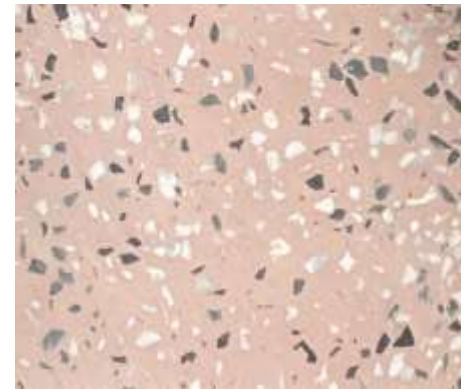

SQUASH TERRAZZO CONCRETE POTS

550mm D x 250mmH

$159

400mm D x 200mmH

$115

300mm D x 150mmH

$65

Colours: Black, Grey, Pink and White

Pink Terrazzo