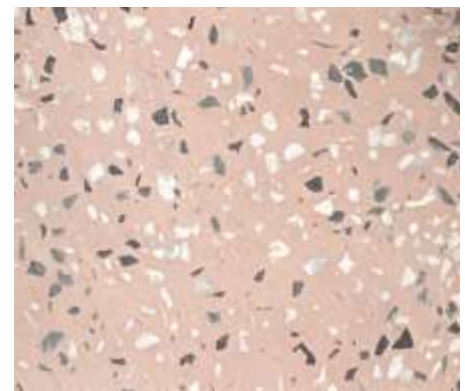

SQUASH TERRAZZO CONCRETE

	OPENING	MATTE
300mmD x 150mmH	250	$65
400 x 200	350	$115
550 x 250	440	$159

COLOURS: Black, Grey Pink and White

Pink Terrazzo